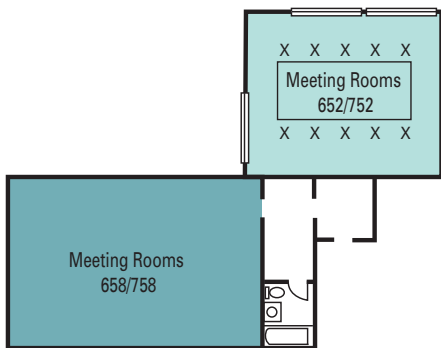

## Mezzanine Level

## 3rd Floor

## Meeting Rooms

Lower Level	L x W x H	Square Feet	Theatre	Classroom	Banquet	U-Shape	Reception	Conference	Exhibits (8x10)
Mayflower I & II	56 x 24 x 10'	1,344	100	69	100	40	150	40	---
Mayflower I	24 x 40 x 10'	960	70	45	80	30	110	35	---
Mayflower II	16 x 24 x 10'	384	36	21	20	15	40	20	---
Mayflower III	18 x 45 x 10'	810	70	42	70	25	90	30	---

### Meeting Rooms

652	15 x 18 x 9'	270	---	---	---	---	---	10	---
752	15 x 18 x 9'	270	---	---	---	---	---	10	---
658	22 x 16 x 9'	352	40	20	30	20	40	25	---
758	22 x 16 x 9'	352	40	20	30	20	40	25	---

ALL SETS REFLECT MAXIMUM WITHOUT AV, DANCE FLOOR, RISER, ETC.